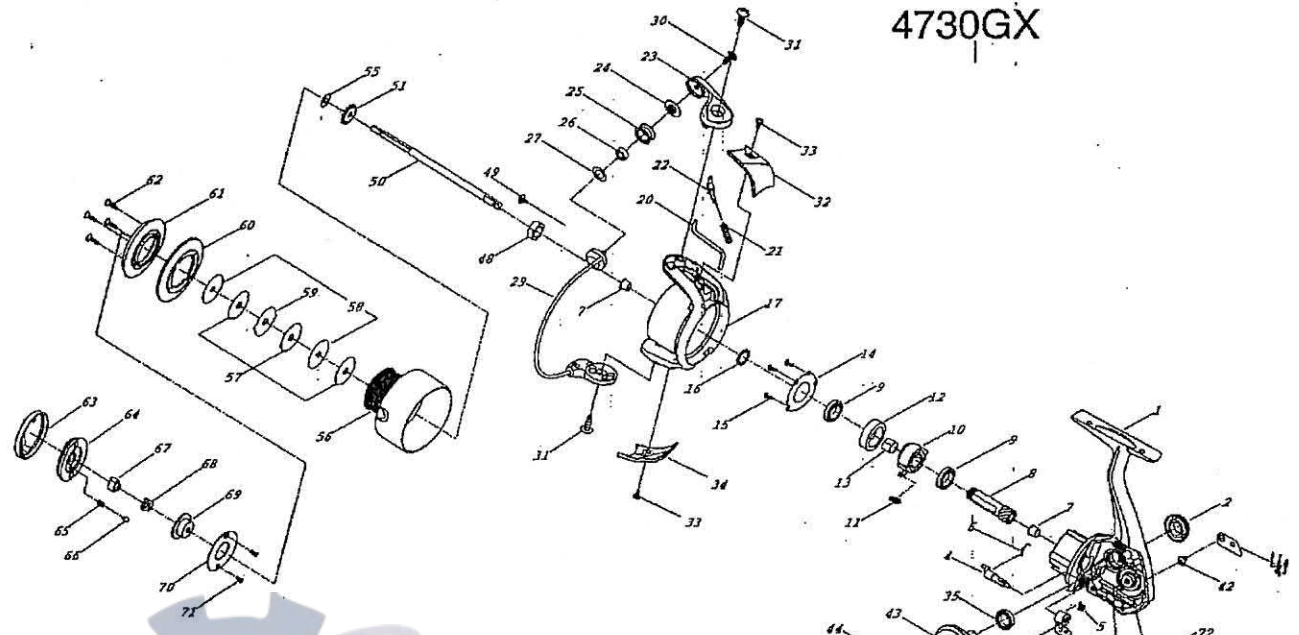

TRION GX7-4730GX

PFL TRION GX7
4730GX

Part #	Part Name	Part #	Part Name
1	Body Assembly	39	O/S Slider
2	Side Cap-1145231	40	O/S Slider Screw
3	N-R Lever	41	O/S Slider Plate
4	N-R Lever Shaft	42	O/S Slider Plate Screw
5	N-R Lever Screw	43	Drive Gear-1145621
6	N-R Lever Spring-1146737	44	Gear Washer-1146817
7	Pinion Bearing	45	Body Cover Assembly
8	Pinion	46	Cover Screw (A)-1146175
9	Ball Bearing-1145073	47	Cover Screw (B)
10	One-Way Clutch-1145112	48	Rotor Nut-1145780
11	Clutch Spring-1146736	49	Rotor Nut Screw-1146234
12	Bearing Sleeve	50	Main Shaft
13	Clutch Sleeve	51	Click Gear-1146029
14	Bearing Cover	55	Sheet Washer-1146805
15	Screw	56	Spool Assembly-1146507
16	Clutch Washer	57	Drag Washer
17	Rotor	58	D Washer
20	Trip Plunger	59	Tab Washer
21	Bail Arm Spring-1146719	60	Spool Lip
22	Bail Arm Guide-1145732	61	Spool Ring
23	Bail Arm	62	Spool Lip Screw
24	Line Roller Washer	63	Drag Knob Ring
25	Line Roller-1146125	64	Drag Knob-1145862
26	Line Roller Bearing-1145115	65	Drag Click Spring
27	Line Roller Washer	66	Drag Click Pin
29	Bail Wire Assembly-1144943	67	Drag Nut
30	L-Roller Screw	68	Drag Spring
31	Bail Arm Screw	69	Drag Knob Cover
32	Bail Arm Cover	70	Drag Knob Washer
33	Bail Arm Cover Screw	71	Drag Knob Screw
34	Bail Holder Cover	72	Rear Ring
35	Drive Gear Bearing-1145076	73	Rear Cover
37	O/S Gear Bearing-1145101	74	Rear Cover Screw
38	O/S Gear-1145670	75	Handle Arm Assembly-1145417